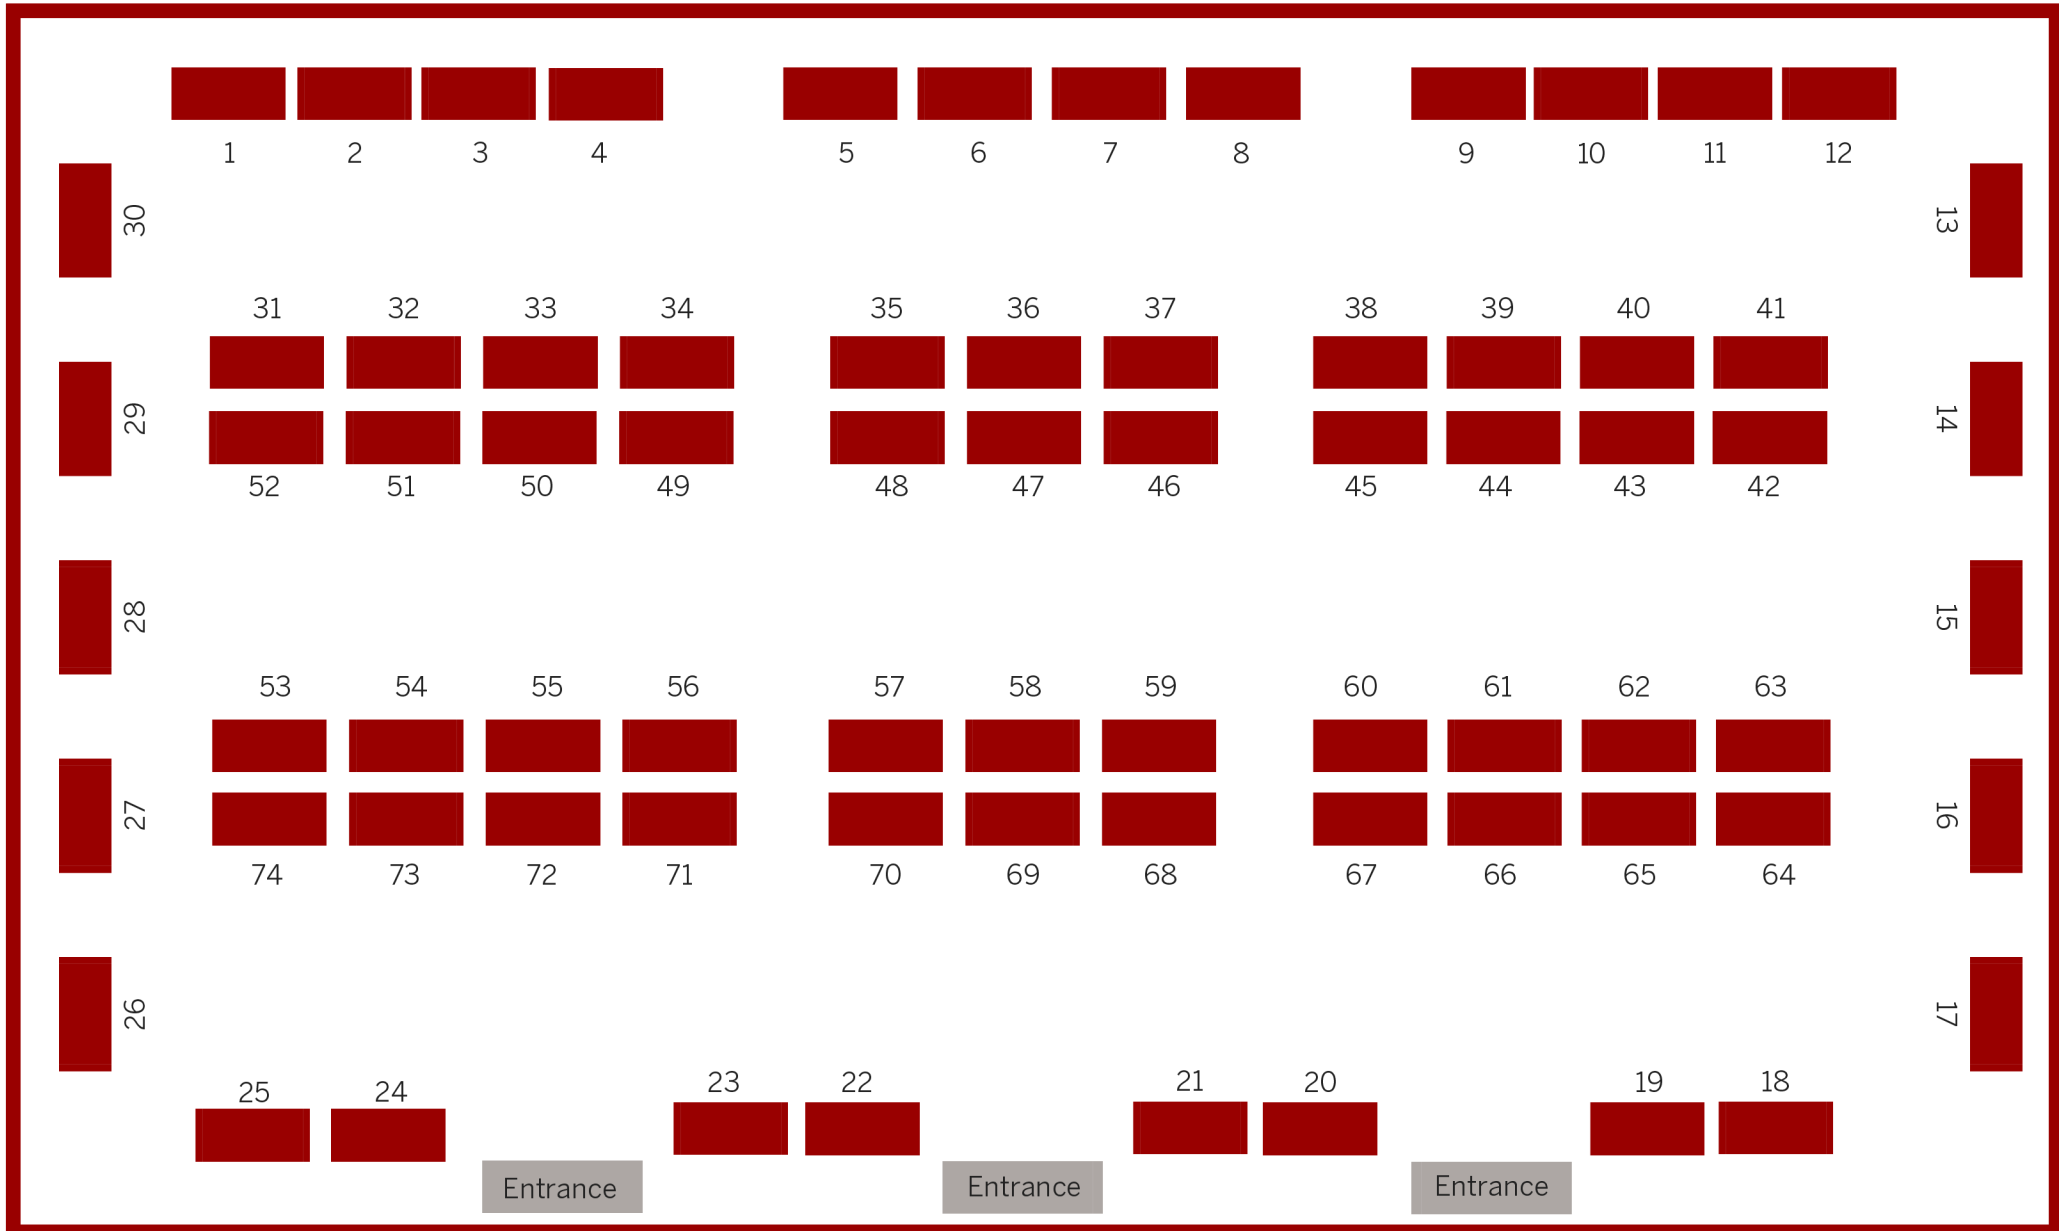

# HEALTH PROFESSIONS FAIR

Campus Center 450

.....  
*Graduate & Professional School Recruitment*

<b>Booth</b>	<b>Organization</b>
1	IU School of Medicine   MD Admissions
2	IU School of Medicine   Medical Scientist Training Program
3	IU School of Medicine   MS in Medical Sciences Program
4	IU School of Medicine   Dept of Anatomy, Cell Biology, and Physiology
5	IU School of Medicine   Anesthesiologist Assistant Program
6	IU School of Medicine   Genetic Counseling Program
7	IU School of Dentistry
8	IU School of Optometry
9	IU Indy School of Health & Human Sciences
10	IU Indy Fairbanks School of Public Health
11	IU School of Social Work
12	IU Columbus   Mental Health Program
13	Belmont University   Thomas F. Frist, Jr College of Medicine
14	Boston University   Henry M. Goldman School of Dental Medicine
15	Butler University
16	Central Michigan University   College of Medicine
17	Drexel University   Graduate School of Biomedical Sciences & Professional Studies
18	Franklin College   Athletic Training Program
19	Grand Valley State University
20	Hanover College
21	Huntington University
22	Idaho College of Osteopathic Medicine
23	Indiana Wesleyan University
24	Johns Hopkins   School of Nursing
25	Kansas College of Osteopathic Medicine
26	Kent State University   College of Podiatric Medicine
27	Manchester University
28	Marian University   ABSN Program
29	Marian University   Wood College of Osteopathic Medicine
30	Marshall University   School of Pharmacy
31	Miami University
32	Midwestern University
33	Mount St. Joseph University
34	National University of Health Sciences
35	Northwestern University   Prosthetics-Orthotics Center
36	Ohio State University   College of Dentistry
37	Palmer College of Chiropractic